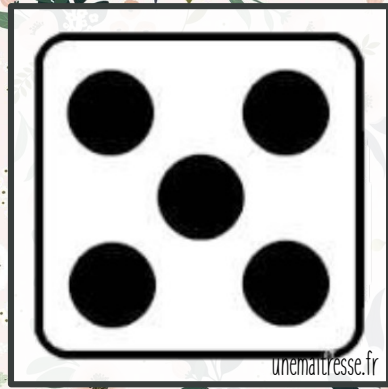

3

unemaitresse.fr

4

unemaitresse.fr

2

unemaitresse.fr

This card illustrates the number 2. It features a large black numeral '2' on the left. In the center, there is a white die with two black pips. Below the die, a hand is shown with two fingers extended. The background is a light-colored floral pattern with pink flowers and green leaves. A small watermark 'unemaitresse.fr' is located in the bottom-left corner.

3

unemaitresse.fr

This card illustrates the number 3. It features a large black numeral '3' on the left. In the center, there is a white die with three black pips. Below the die, a hand is shown with three fingers extended. The background is a light-colored floral pattern with pink flowers and green leaves. A small watermark 'unemaitresse.fr' is located in the bottom-left corner.

4

unemaitresse.fr

This card illustrates the number 4. It features a large black numeral '4' on the left. In the center, there is a white die with four black pips. Below the die, a hand is shown with four fingers extended. The background is a light-colored floral pattern with pink flowers and green leaves. A small watermark 'unemaitresse.fr' is located in the bottom-left corner.

5

unemaitresse.fr

This card illustrates the number 5. It features a large black numeral '5' on the left. In the center, there is a white die with five black pips. Below the die, a hand is shown with five fingers extended. The background is a light-colored floral pattern with pink flowers and green leaves. A small watermark 'unemaitresse.fr' is located in the bottom-left corner.